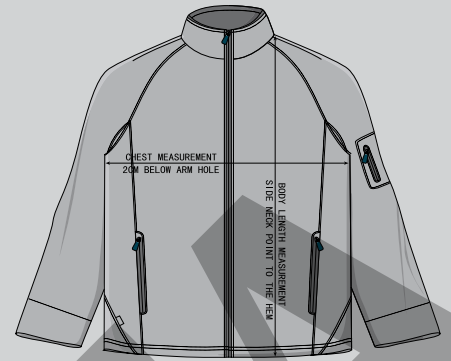

SIZE DETAILS

Standard Measurements: All our garments are on standard UK size body measurements. We have size sets of all our basic garments such as Polo Shirts, Dress Shirts, Trousers, Coveralls, and Bib Overalls etc available. We can submit these size set to the customer in order to check the size fit for their staff and the customer should provide us the detail of the staff along with the size of the garment which is fit for them. Thereafter we produce all the garments based on their size breakdown provided. Our standard size chart can be provided upon request.

Custom Measurements: We also make custom uniforms as per customer size specifications. Separate price will be quoted for made to measure uniforms. Measurement Tolerance: +/- 3% measurement tolerance will be acceptable.

How to measure garment?

MEN'S JACKET