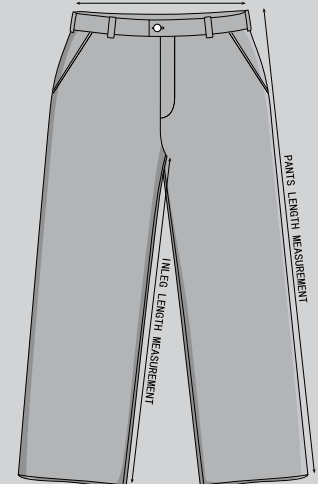

How to measure garment?

MEN'S JACKET

MEN'S POLO

MEN'S SHIRT

WAIST MEASUREMENT

WORK PANTS

Men

TOP

S*	M	L	XL	XXL
Chest Up to 94cm Up to 37"	Chest 95-102cm 38-40"	Chest 103-109cm 41-43"	Chest 110-117cm 44-46"	Chest 118-125cm 47-49"

BOTTOM

S*	M	L	XL	XXL
Waist Up to 81cm Up to 32"	Waist 82-89cm 33-35"	Waist 90-99cm 36-39"	Waist 100-107cm 40-42"	Waist 108-114cm 43-45"

Women

TOP

S (8-10)**	M (12-14)	L (16-18)	XL (20-22)	XXL (24-26)
Bust Up to 84cm Up to 33"	Bust 85-91cm 34-36"	Bust 92-102cm 37-40"	Bust 103-112cm 41-44"	Bust 113-123cm 46-48.5"

BOTTOM

S (8-10)	M (12-14)	L (16-18)	XL (20-22)	XXL (24-26)
Waist Up to 64cm Up to 25"	Waist 65-71cm 26-28"	Waist 72-81cm 29-32"	Waist 82-99cm 33-39"	Waist 100-109cm 40-43"